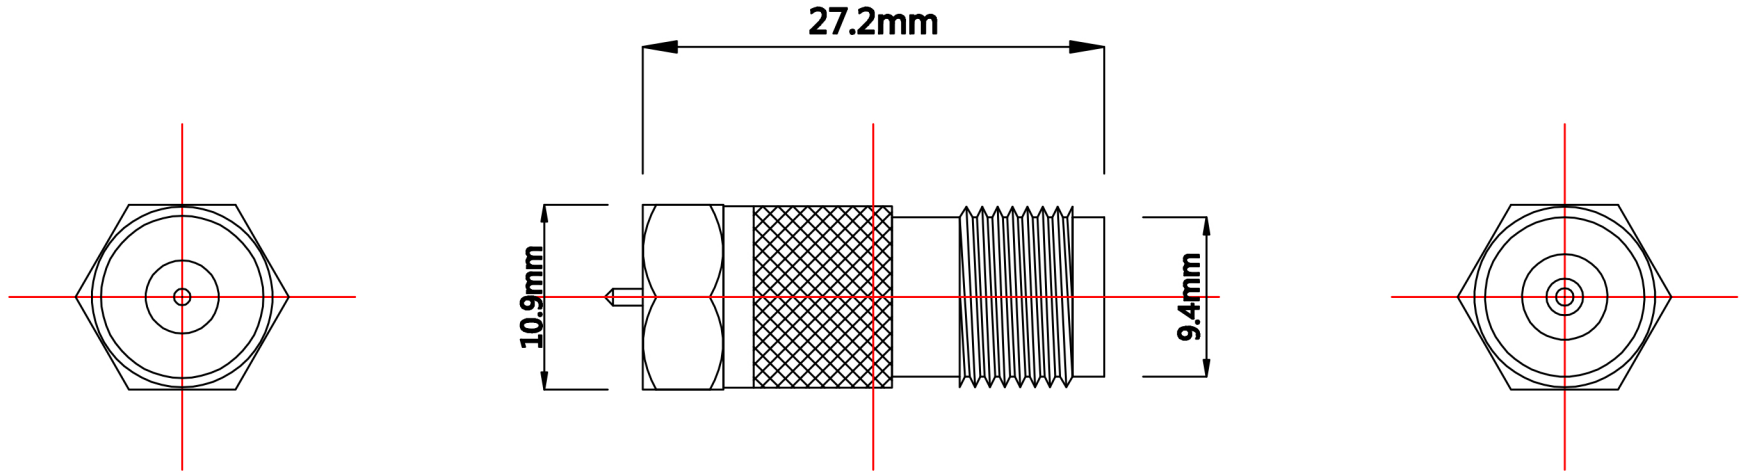

ROHS 2.0

Tolerance × × . ± × . ± . × ± Angle: × ° ±	Approve: Zou Hua	 an INFINIT® brand		
	Check: Luo Xiao			
	Draw: Zhang Bo			
	Unit : mm	Part No. 780	Scale: 1:1	Sheet: 1/1
	Title: F-Type Male to TNC Female Adapter			